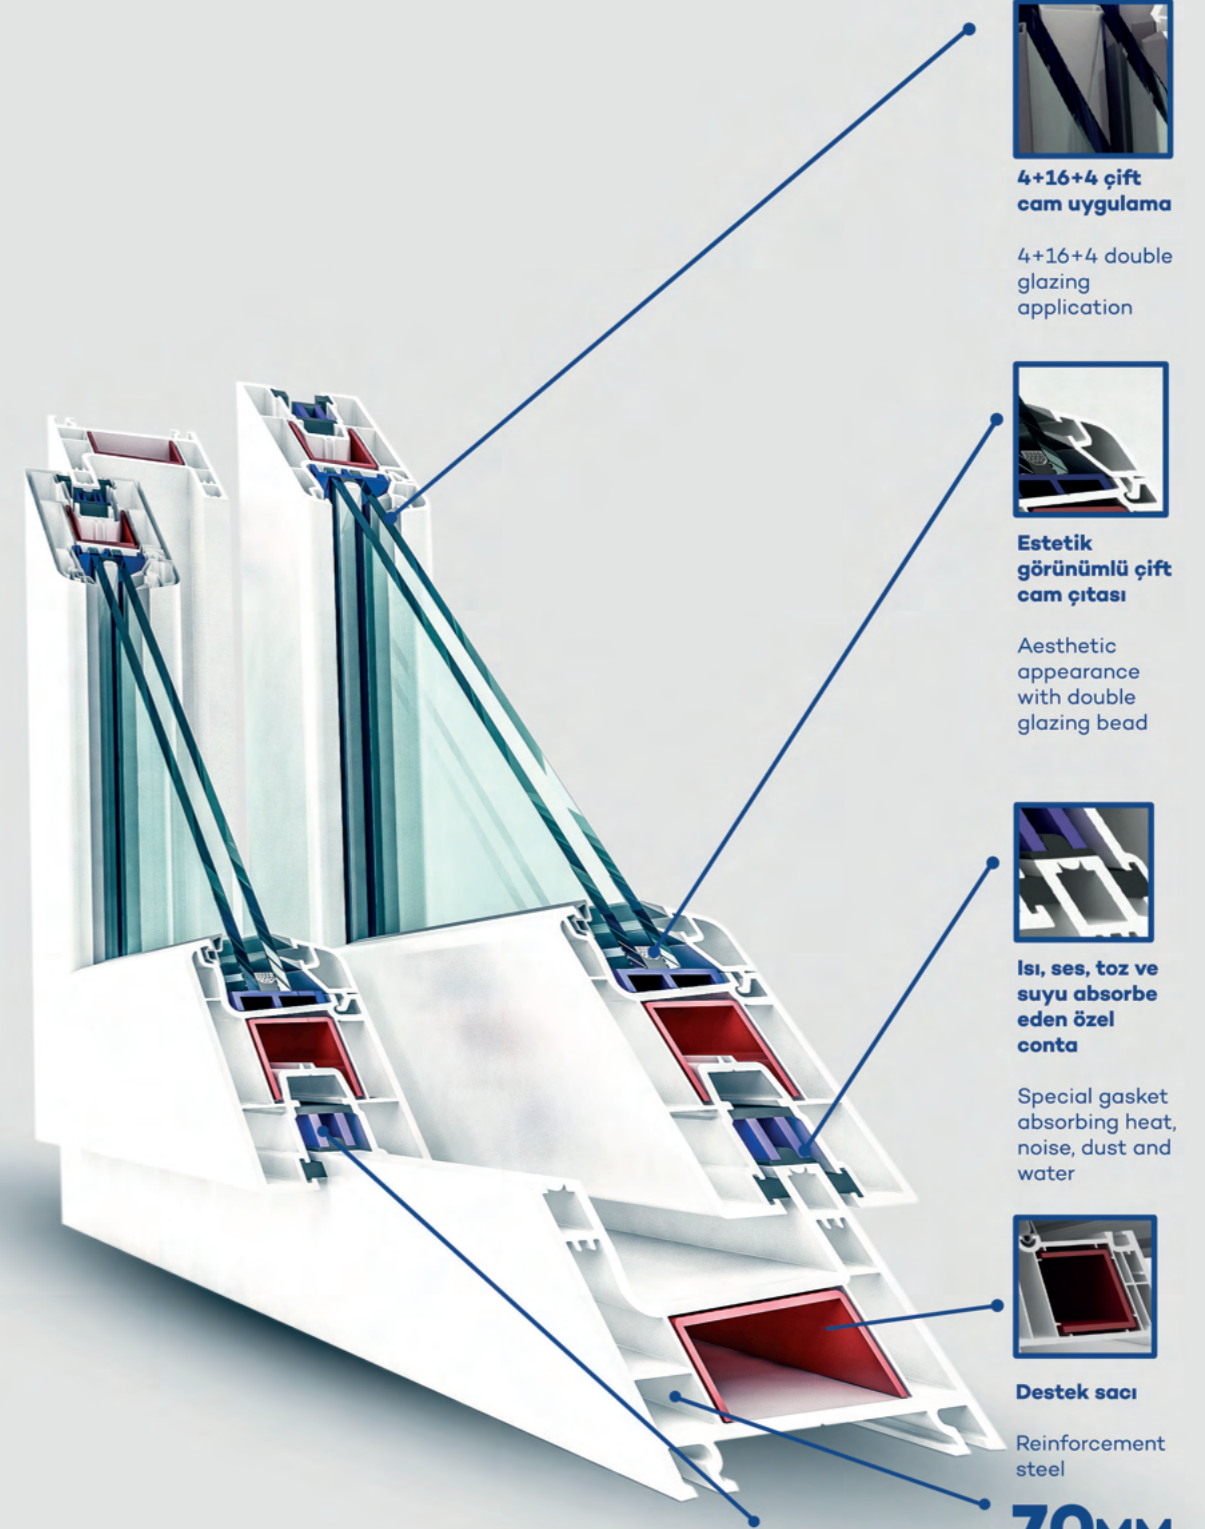

AZALEA SLIDING

Kolay Kullanım, Estetik Tasarım

Easy to Use, Aesthetic Design

4+16+4 çift cam uygulama

4+16+4 double glazing application

Estetik görümlü çift cam çitası

Aesthetic appearance with double glazing bead

Isı, ses, toz ve suyu absorbe eden özel conta

Special gasket absorbing heat, noise, dust and water

Destek sacı

Reinforcement steel

50MM
3 ODACIK
CHAMBERS

70MM
3 ODACIK
CHAMBERS