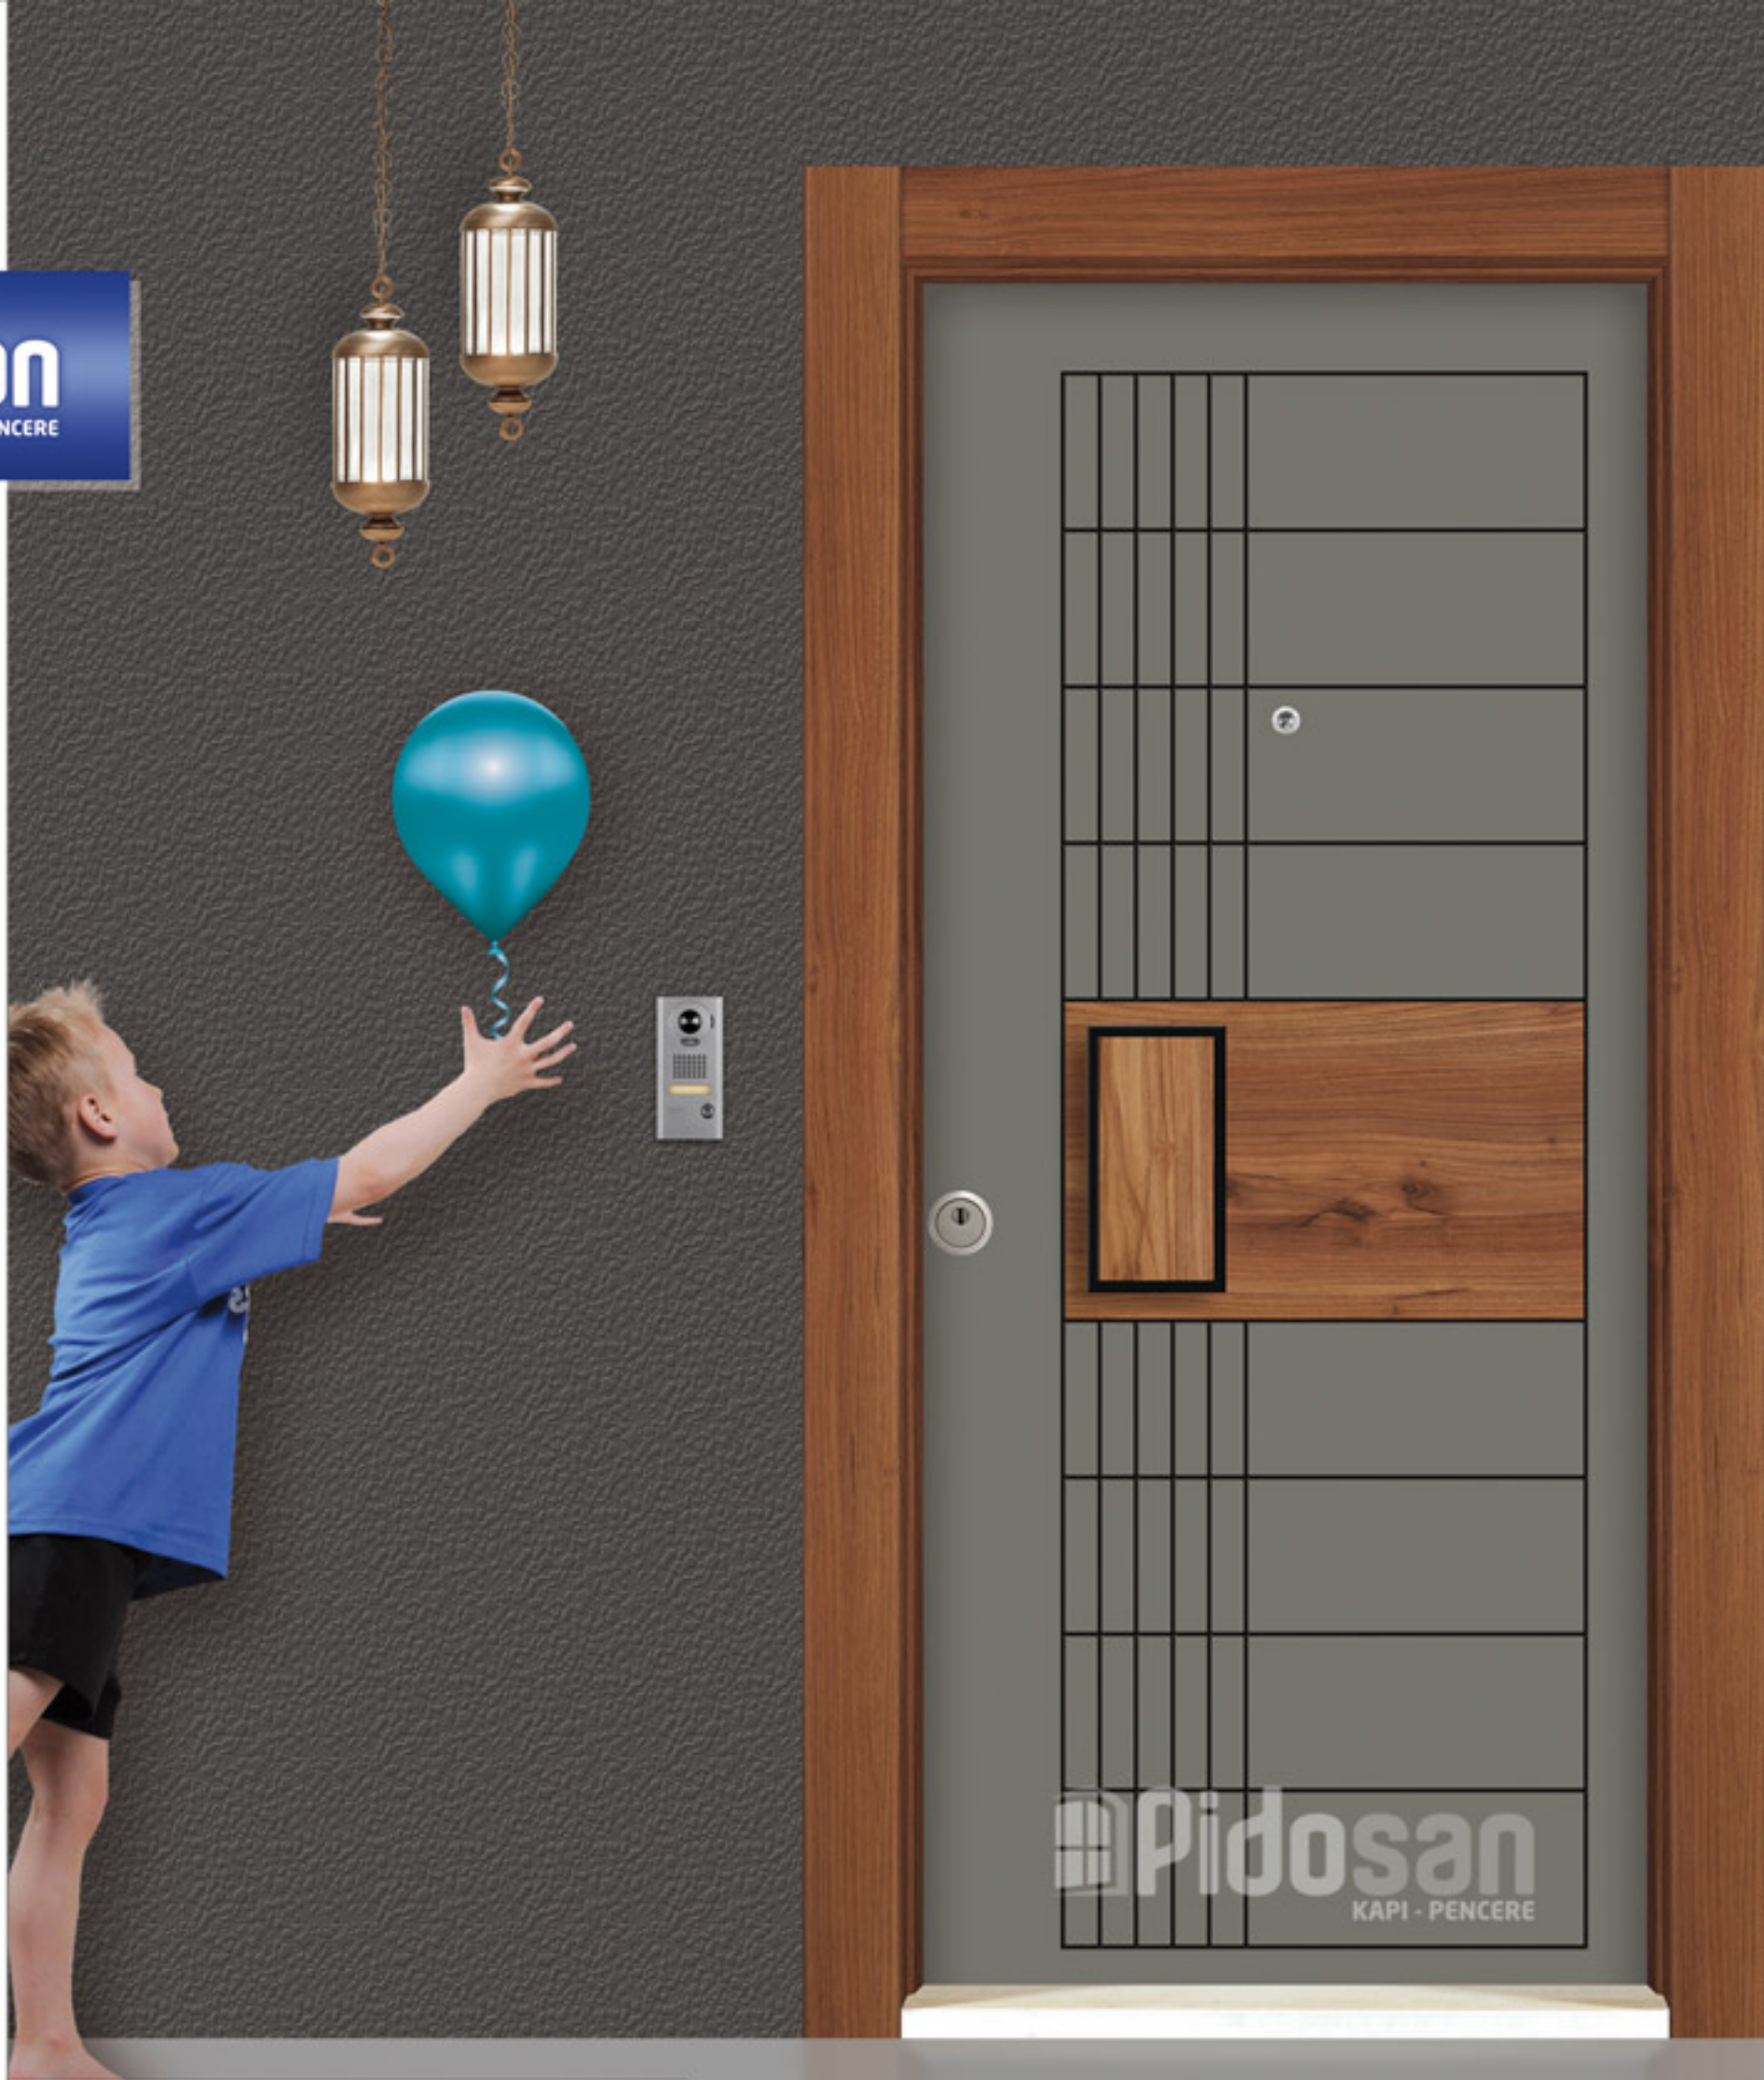

DM 406

RENK : Saruhan - Kül Gri
KASA : Saruhan