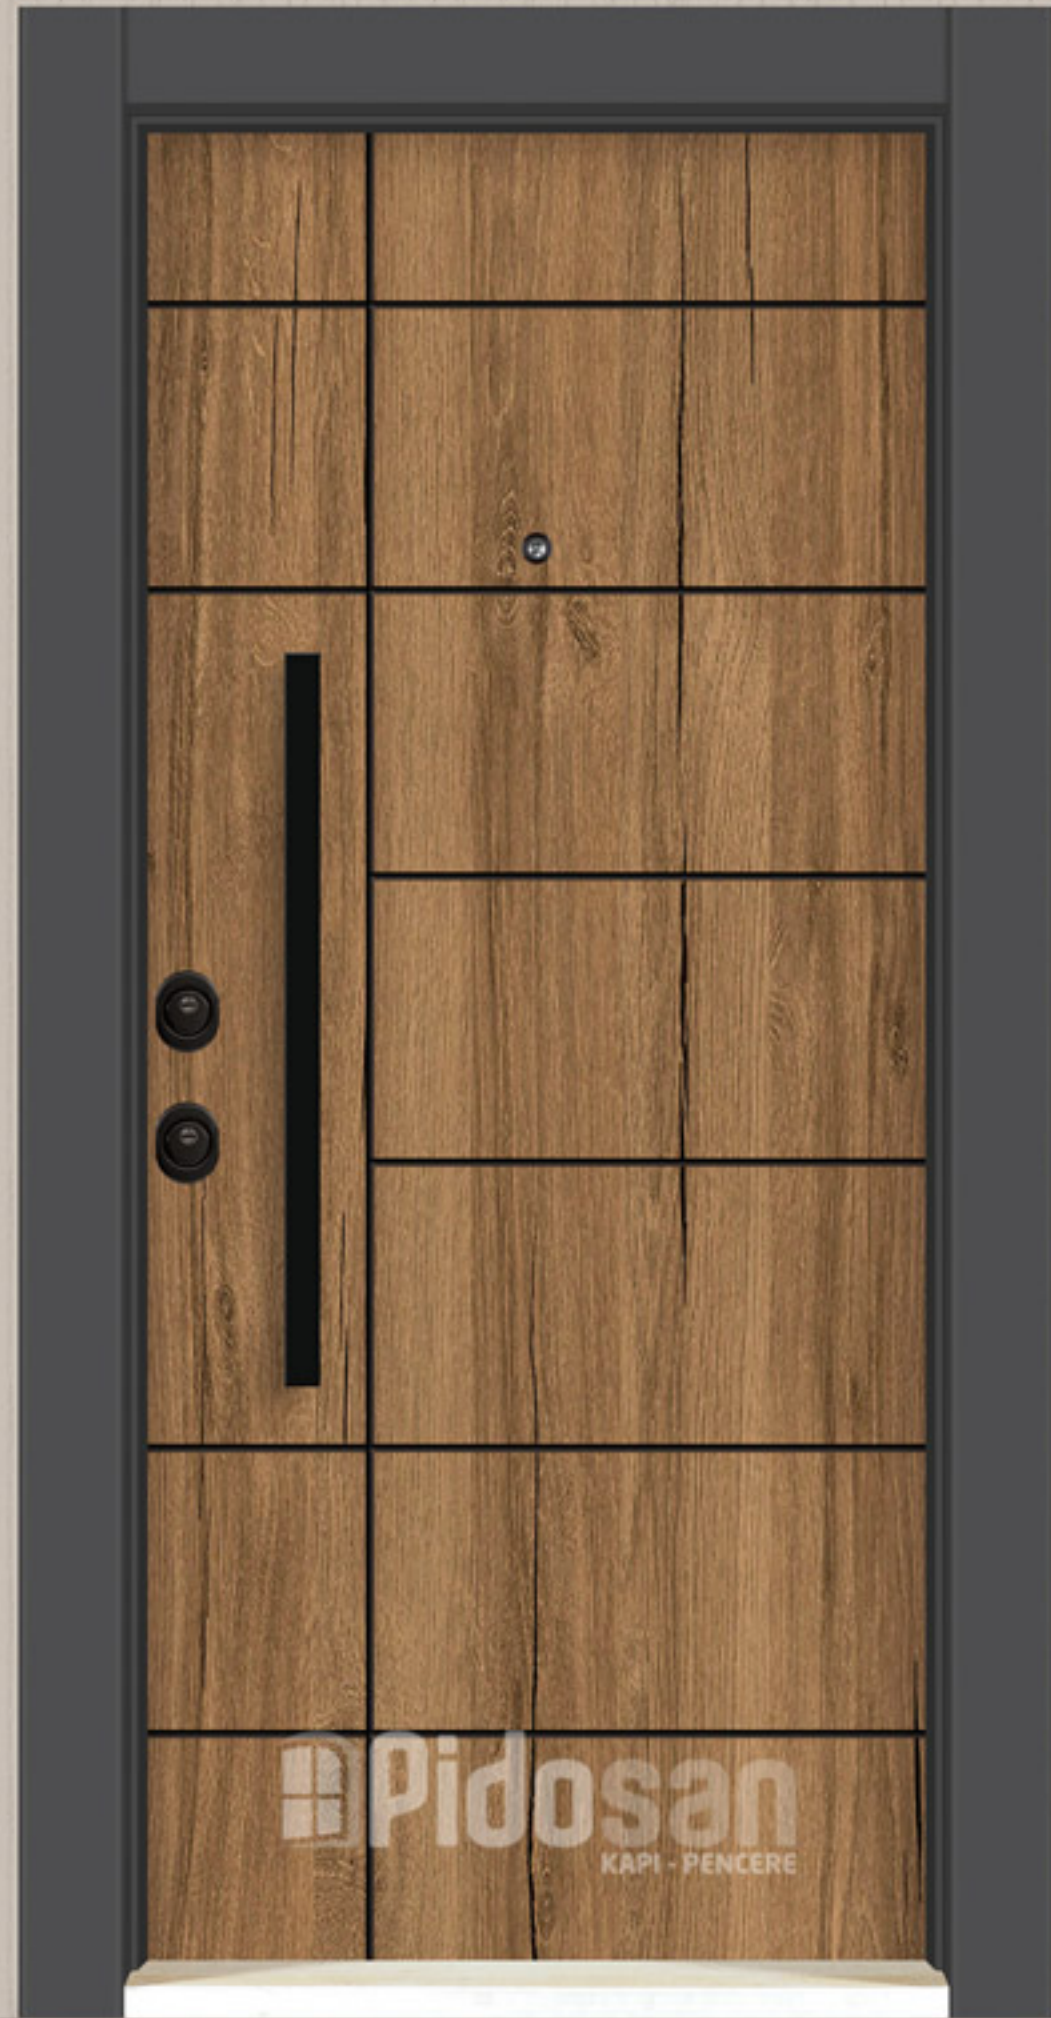

DM 570

RENK: Pera

KASA: Antrasit