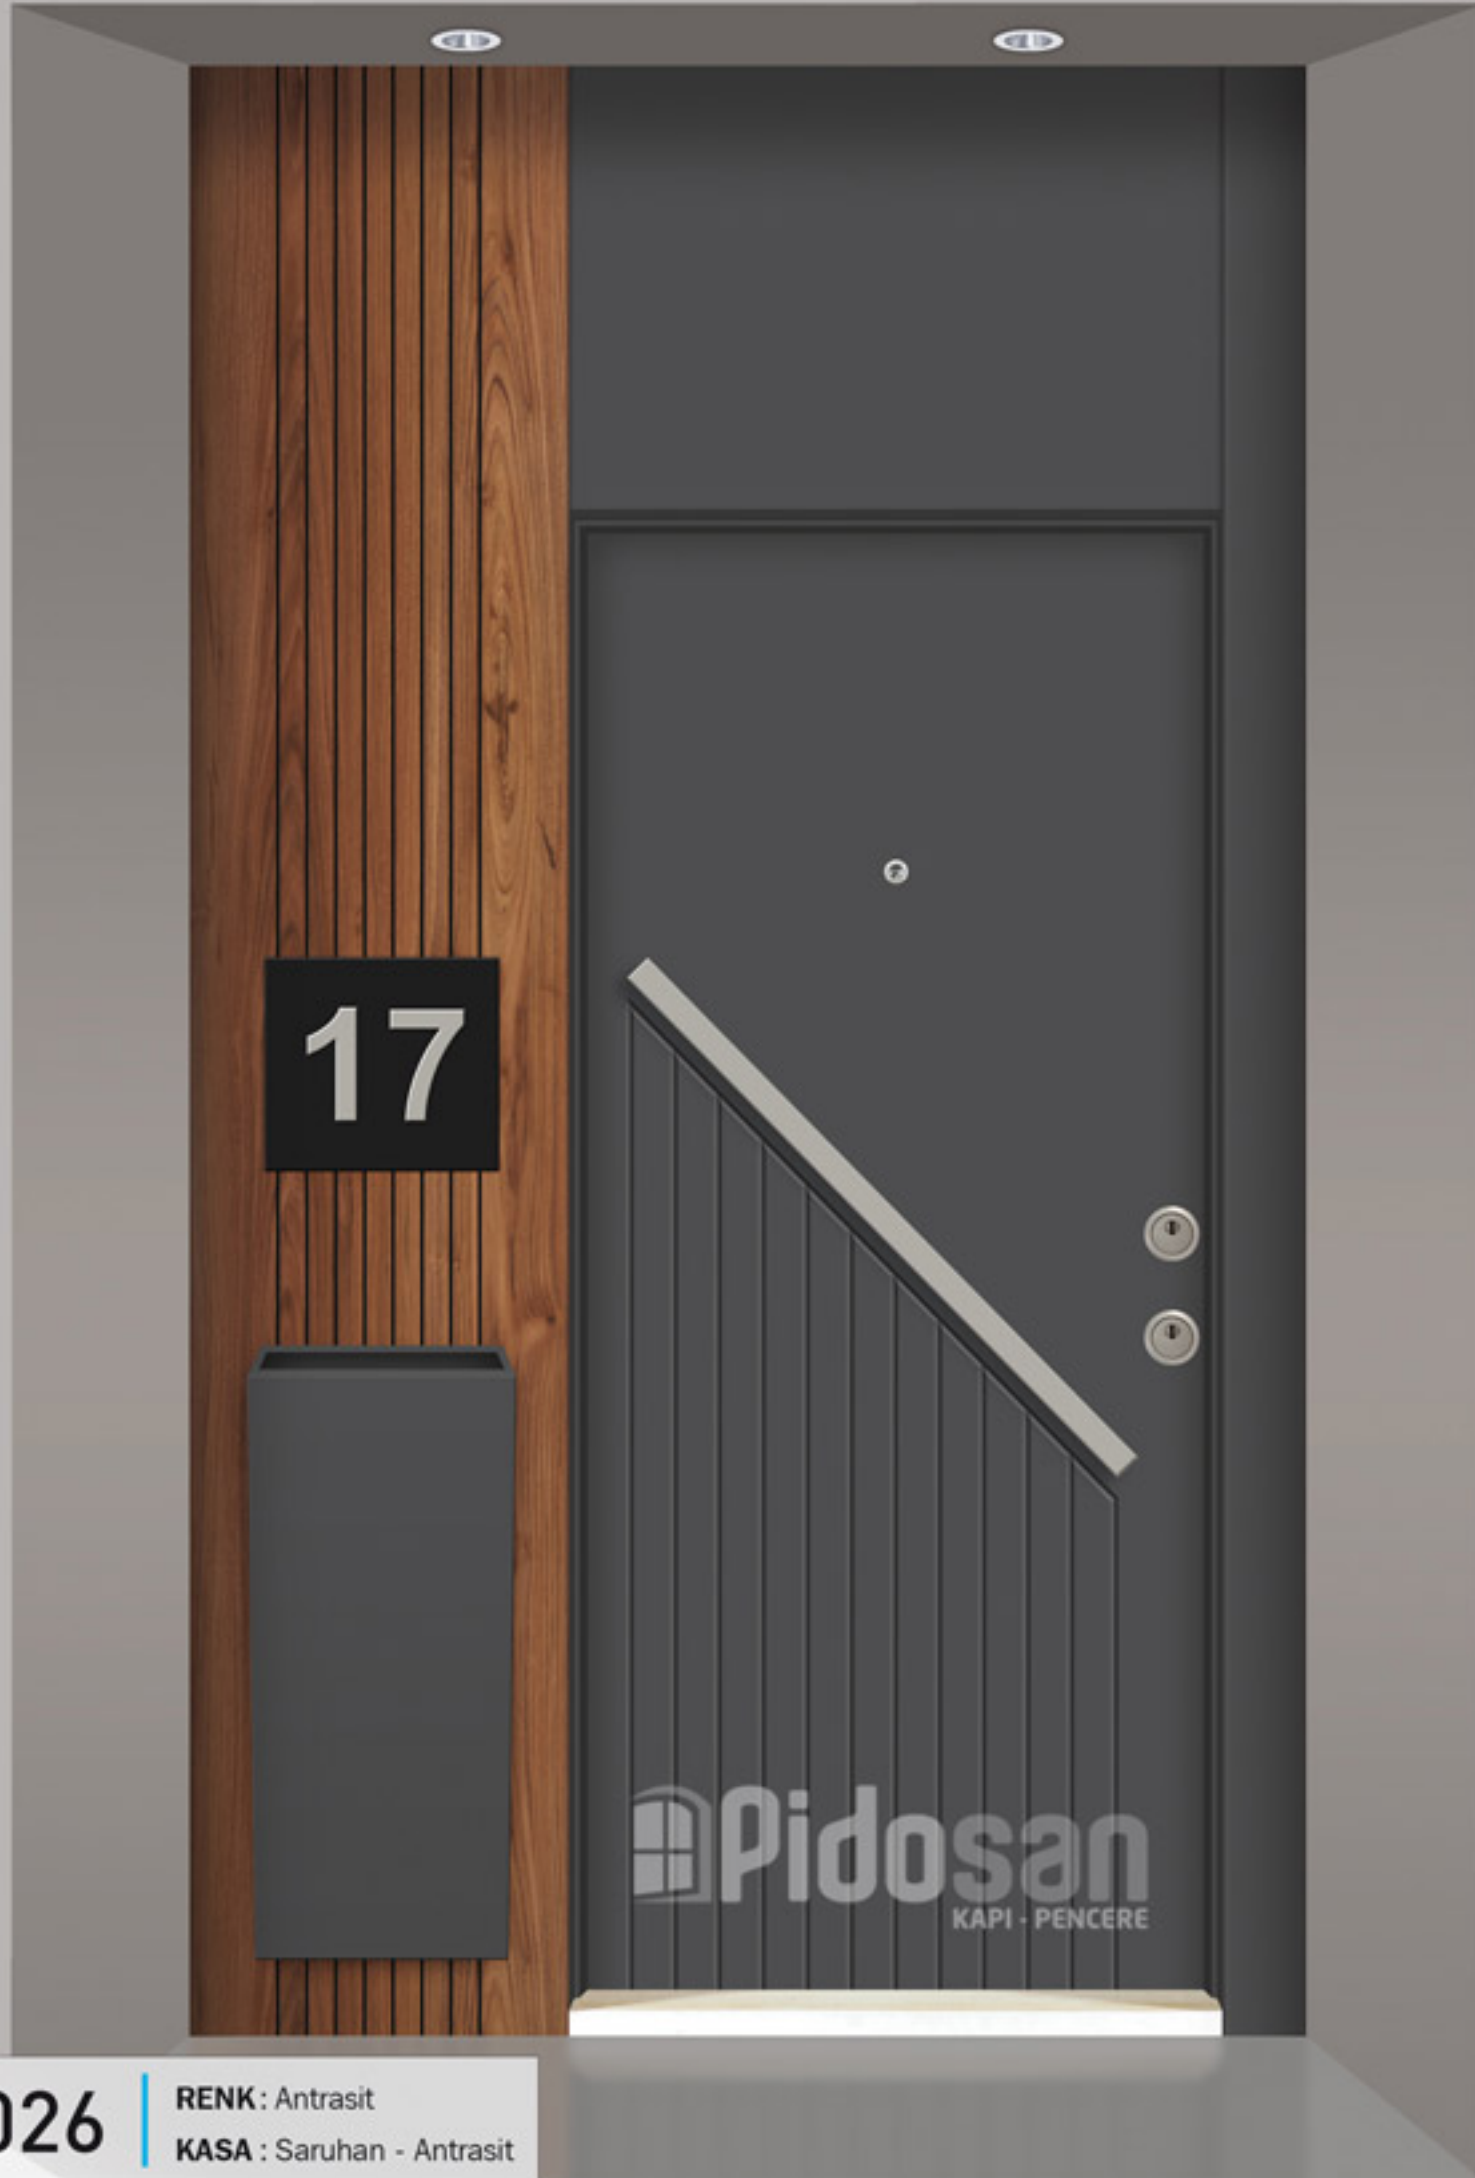

DG 026

RENK: Antrasit

KASA: Saruhan - Antrasit