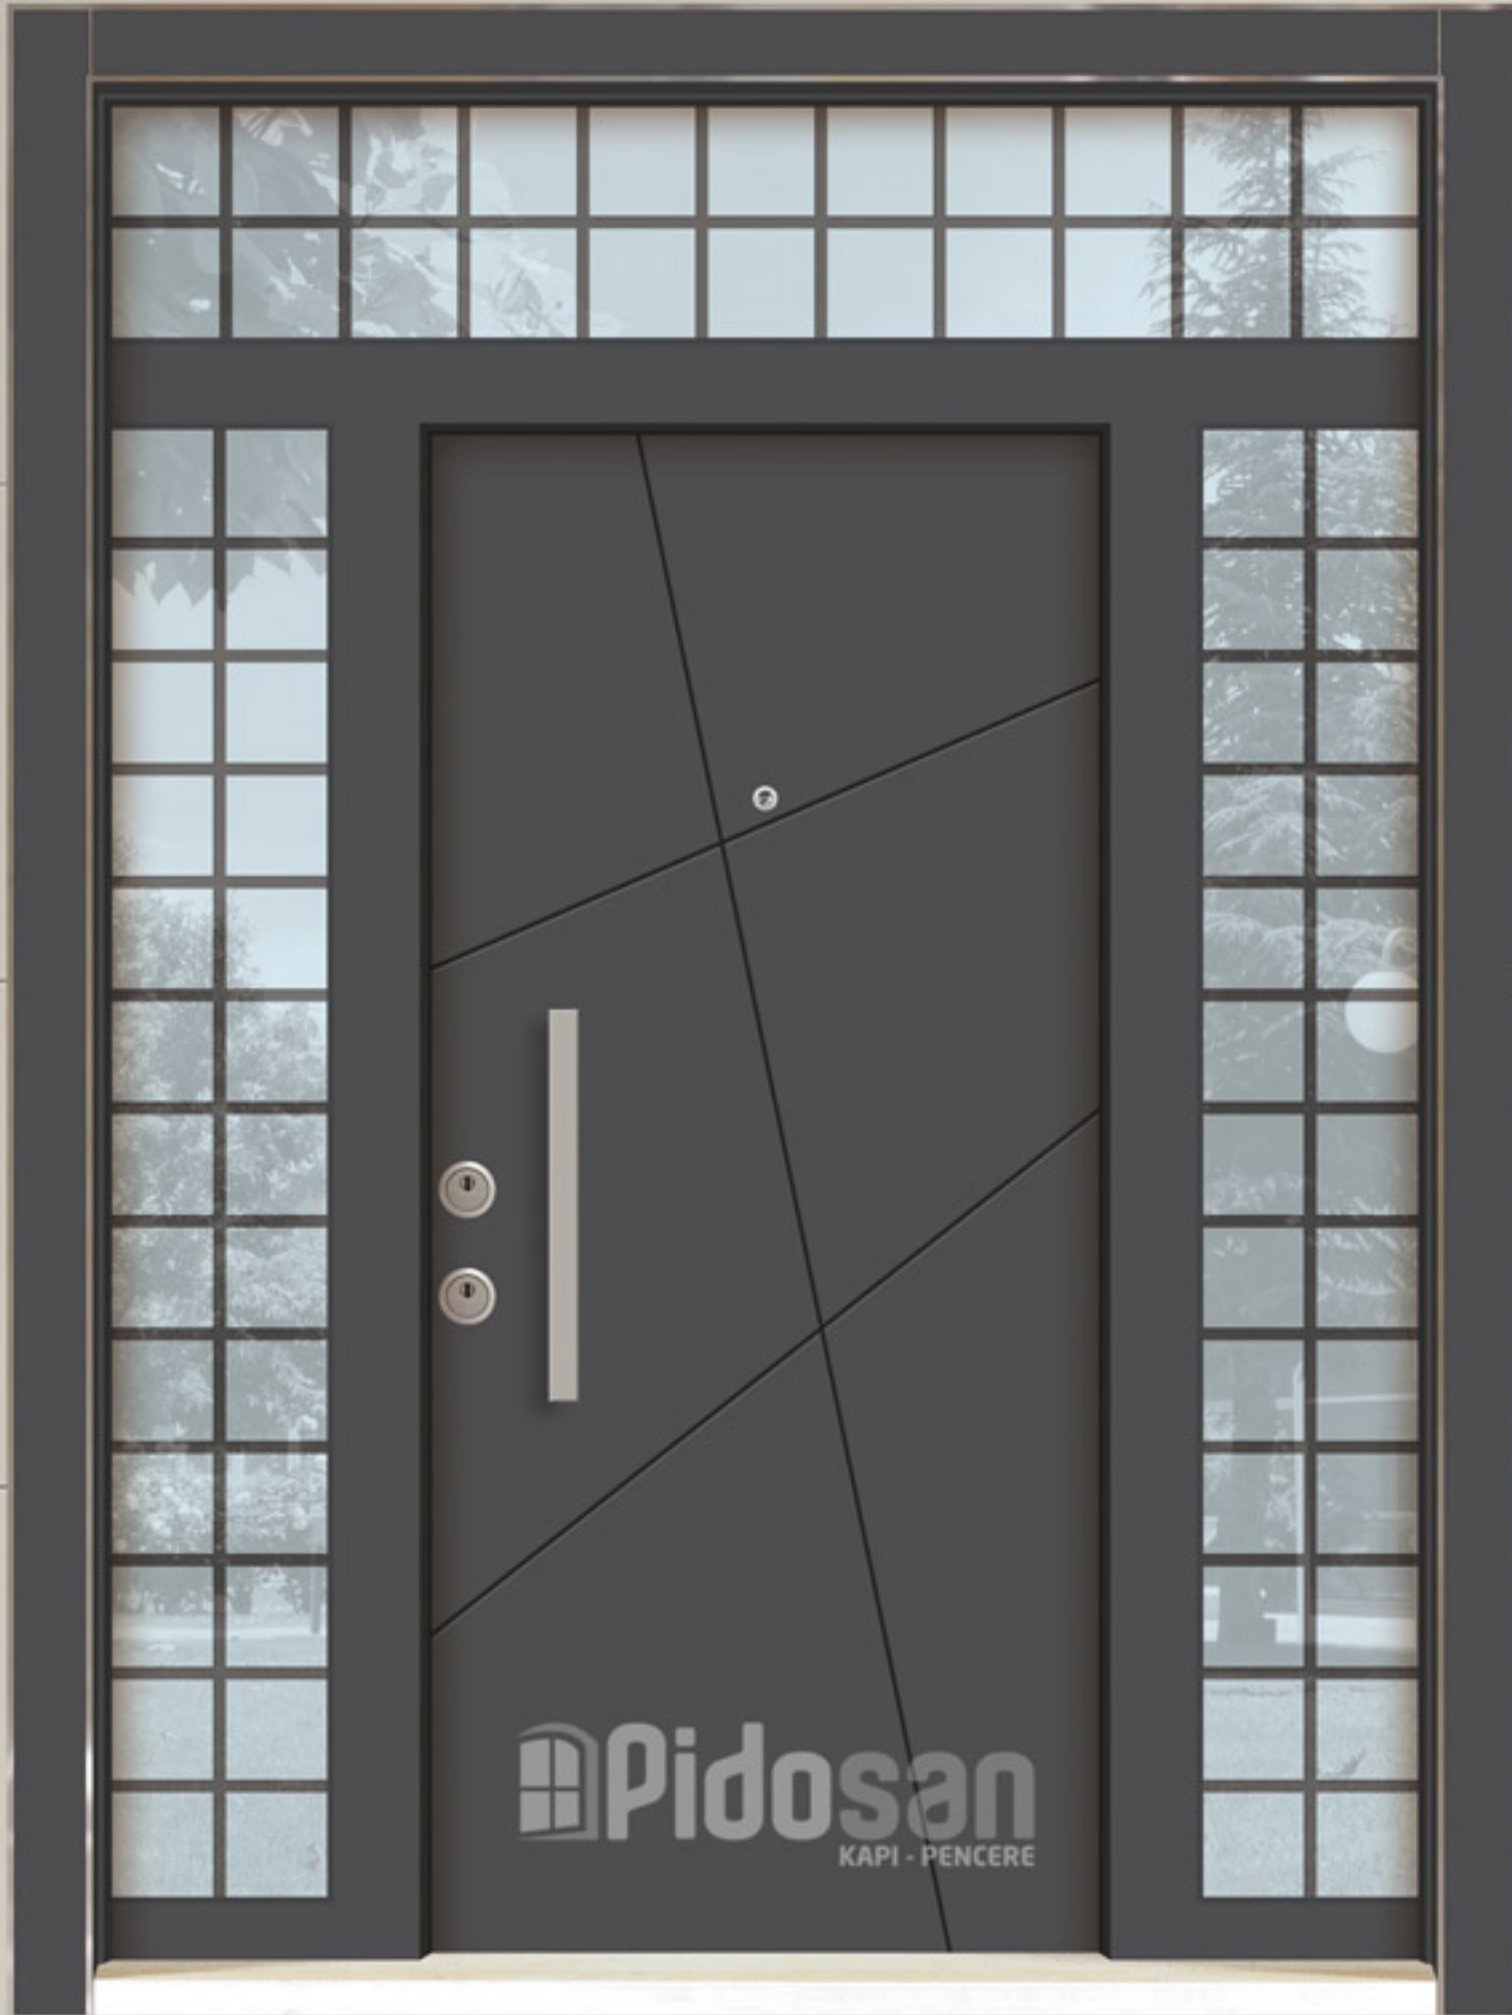

V 109

RENK: Antrasit Kompozit

KASA: Antrasit Kompozit