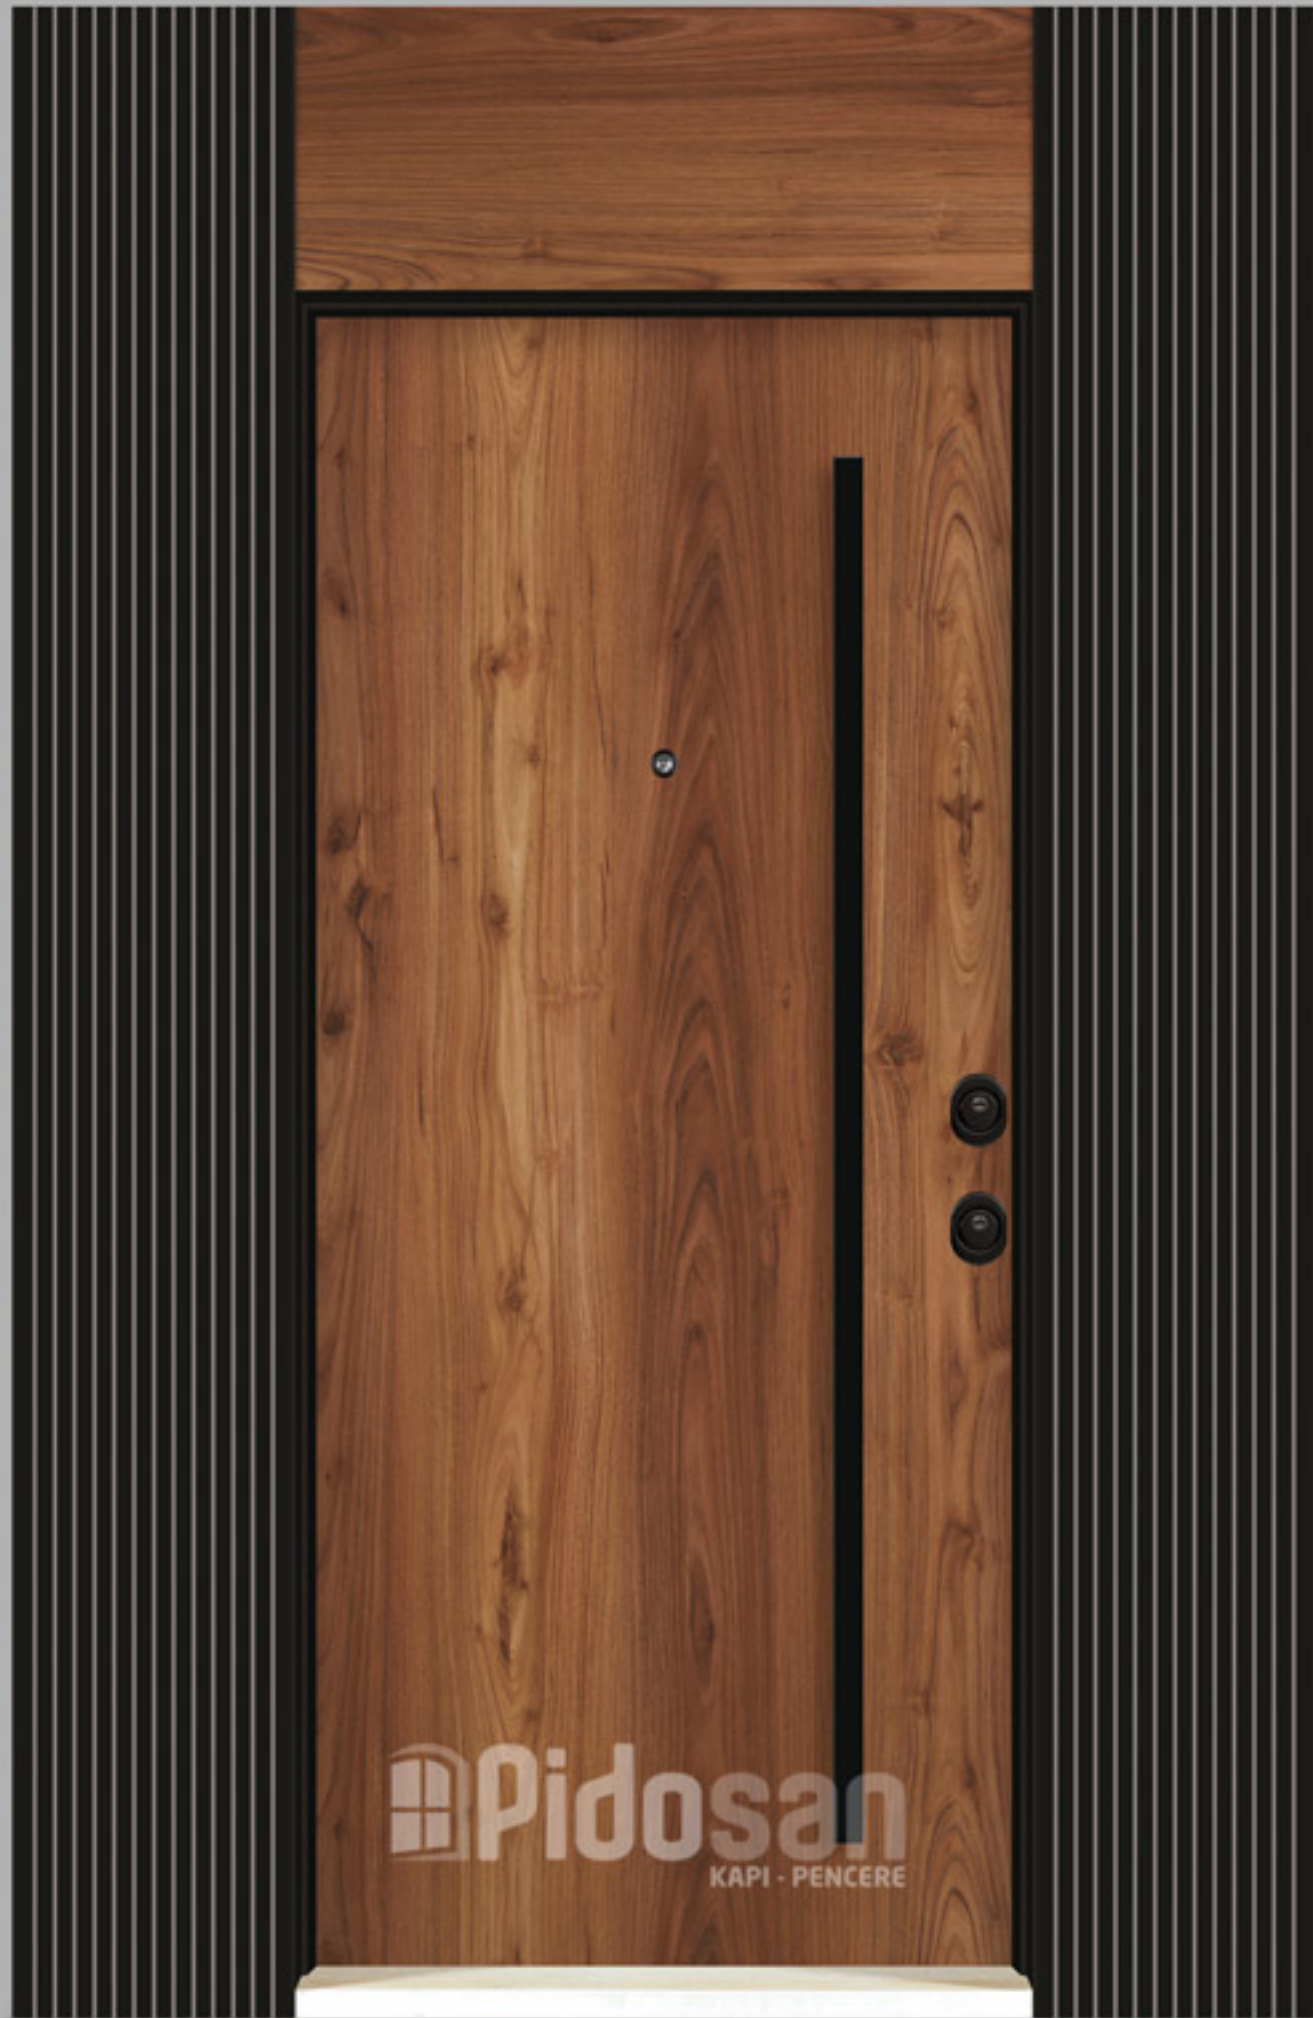

Pidosan
KAPI - PENCERE