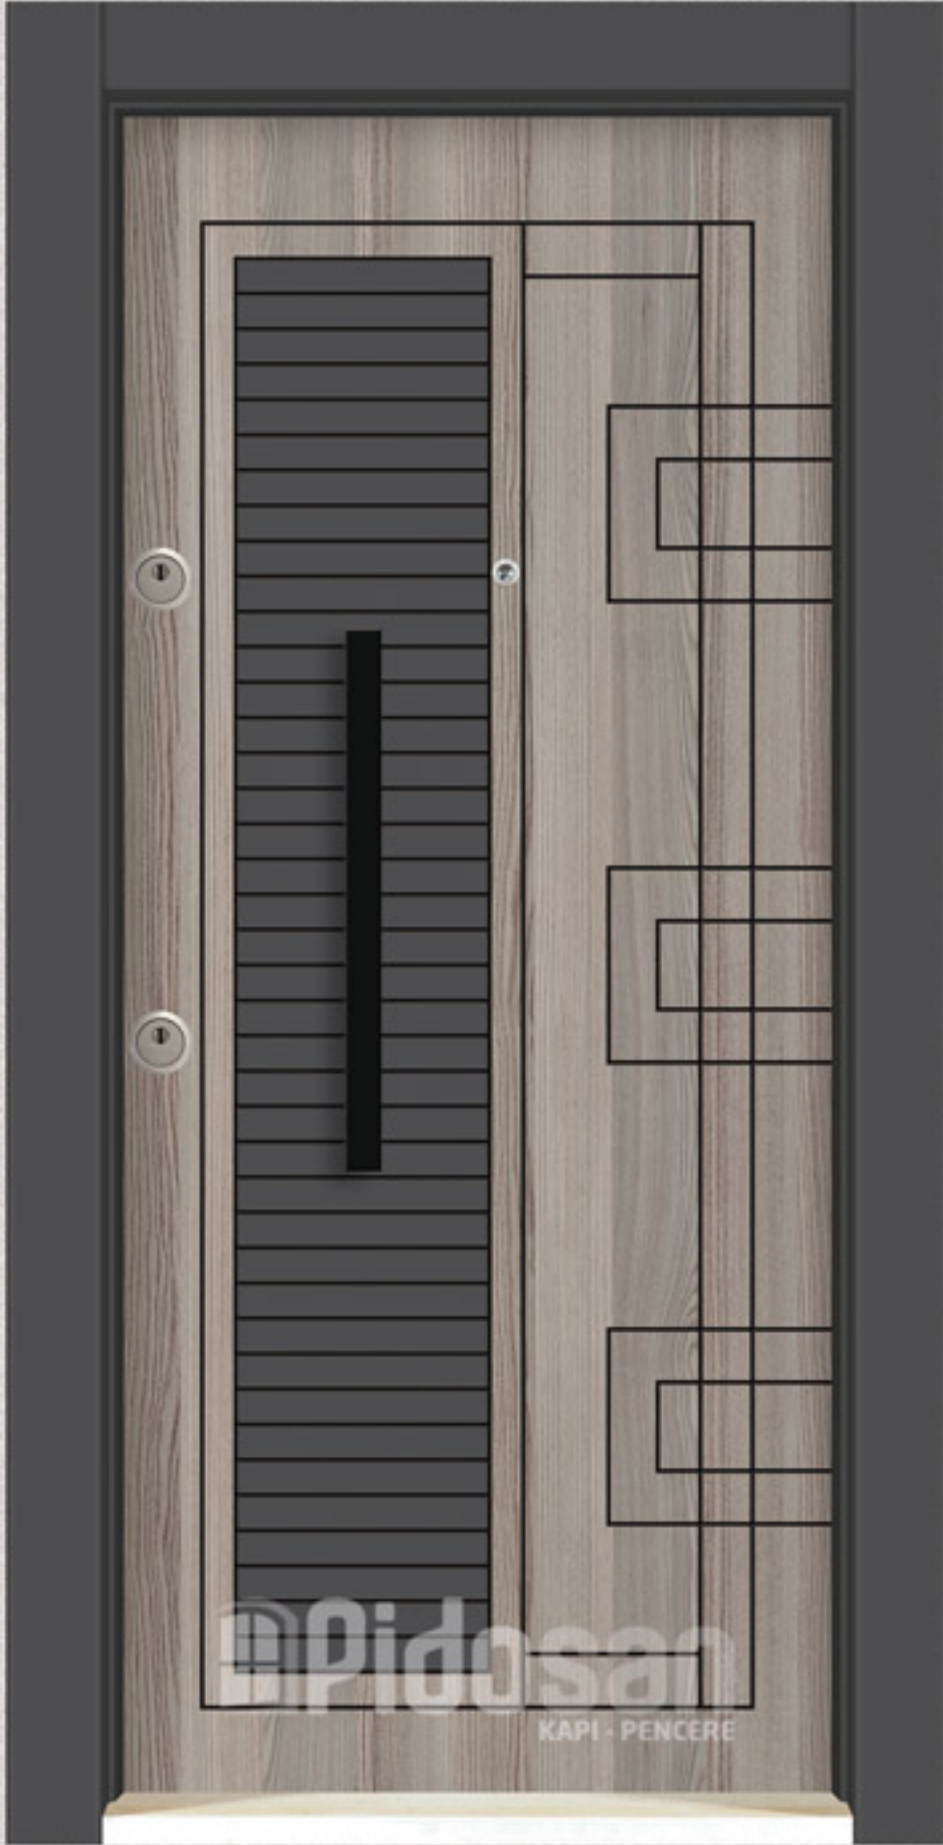

PRESTIJ KAPLAMALI SERİ / Prestige Covered Series

L 457 | RENK: Hazar - Antrasit
KASA : Antrasit