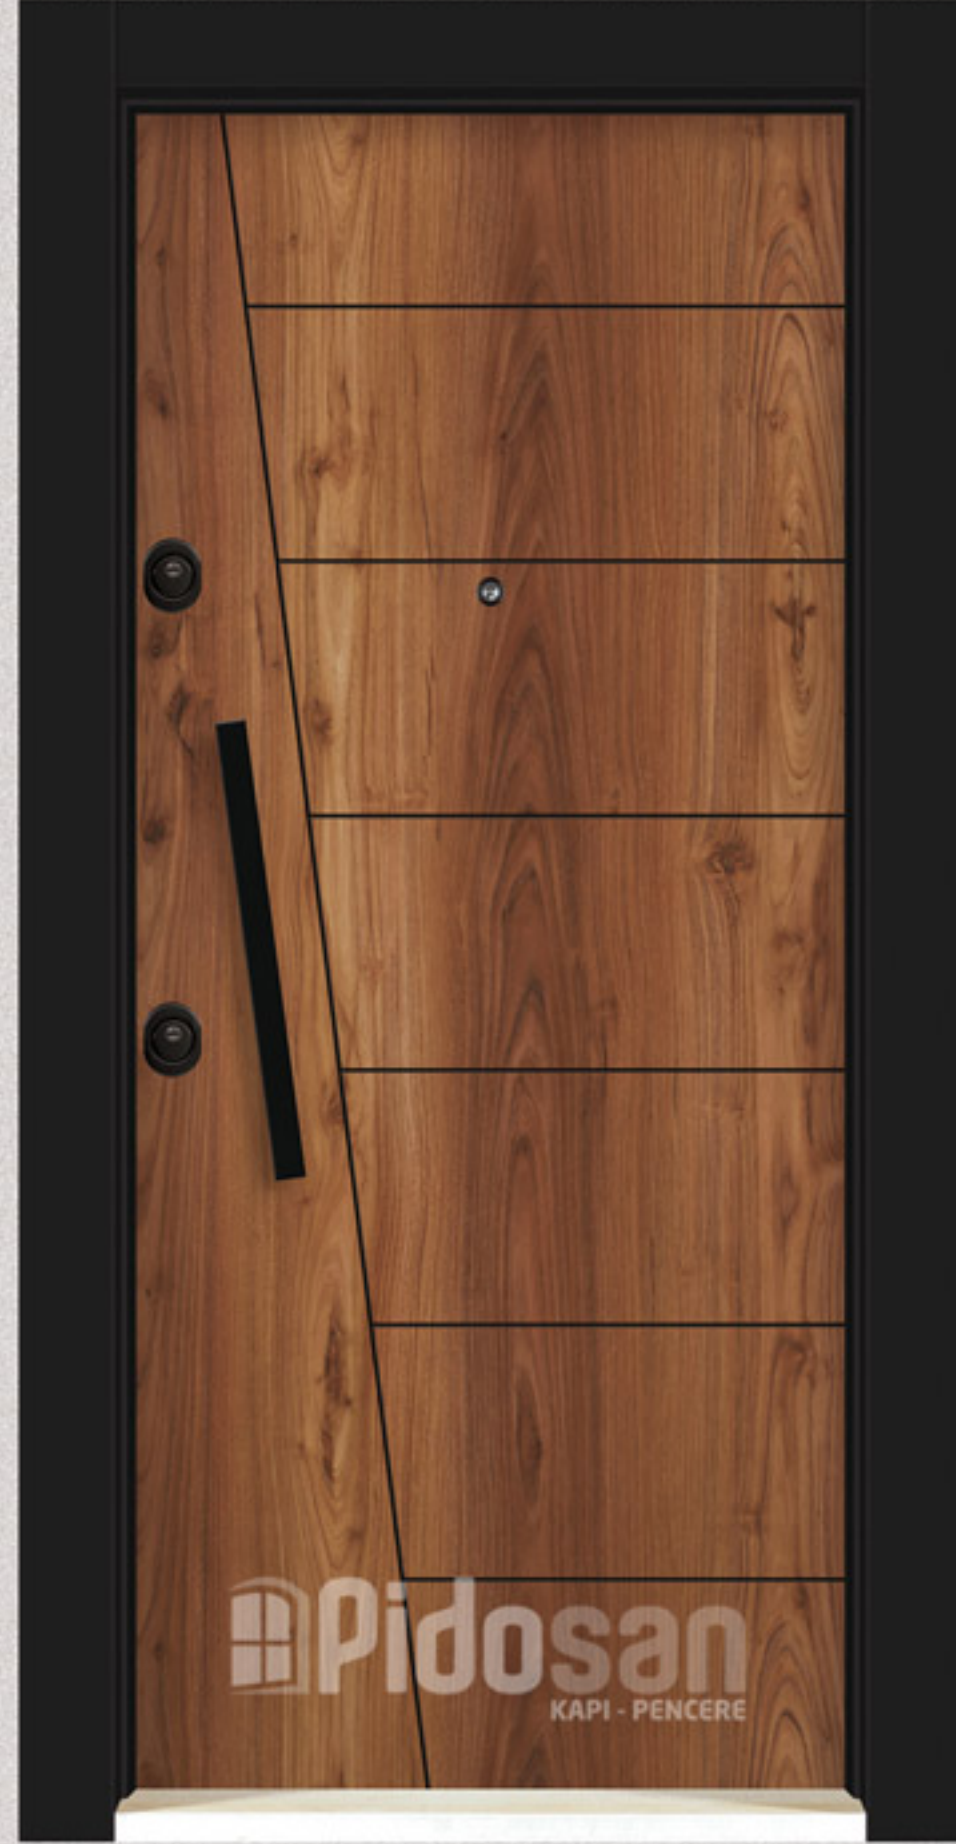

L 478

RENK : Saruhan
KASA : Siyah Statik Boyalı