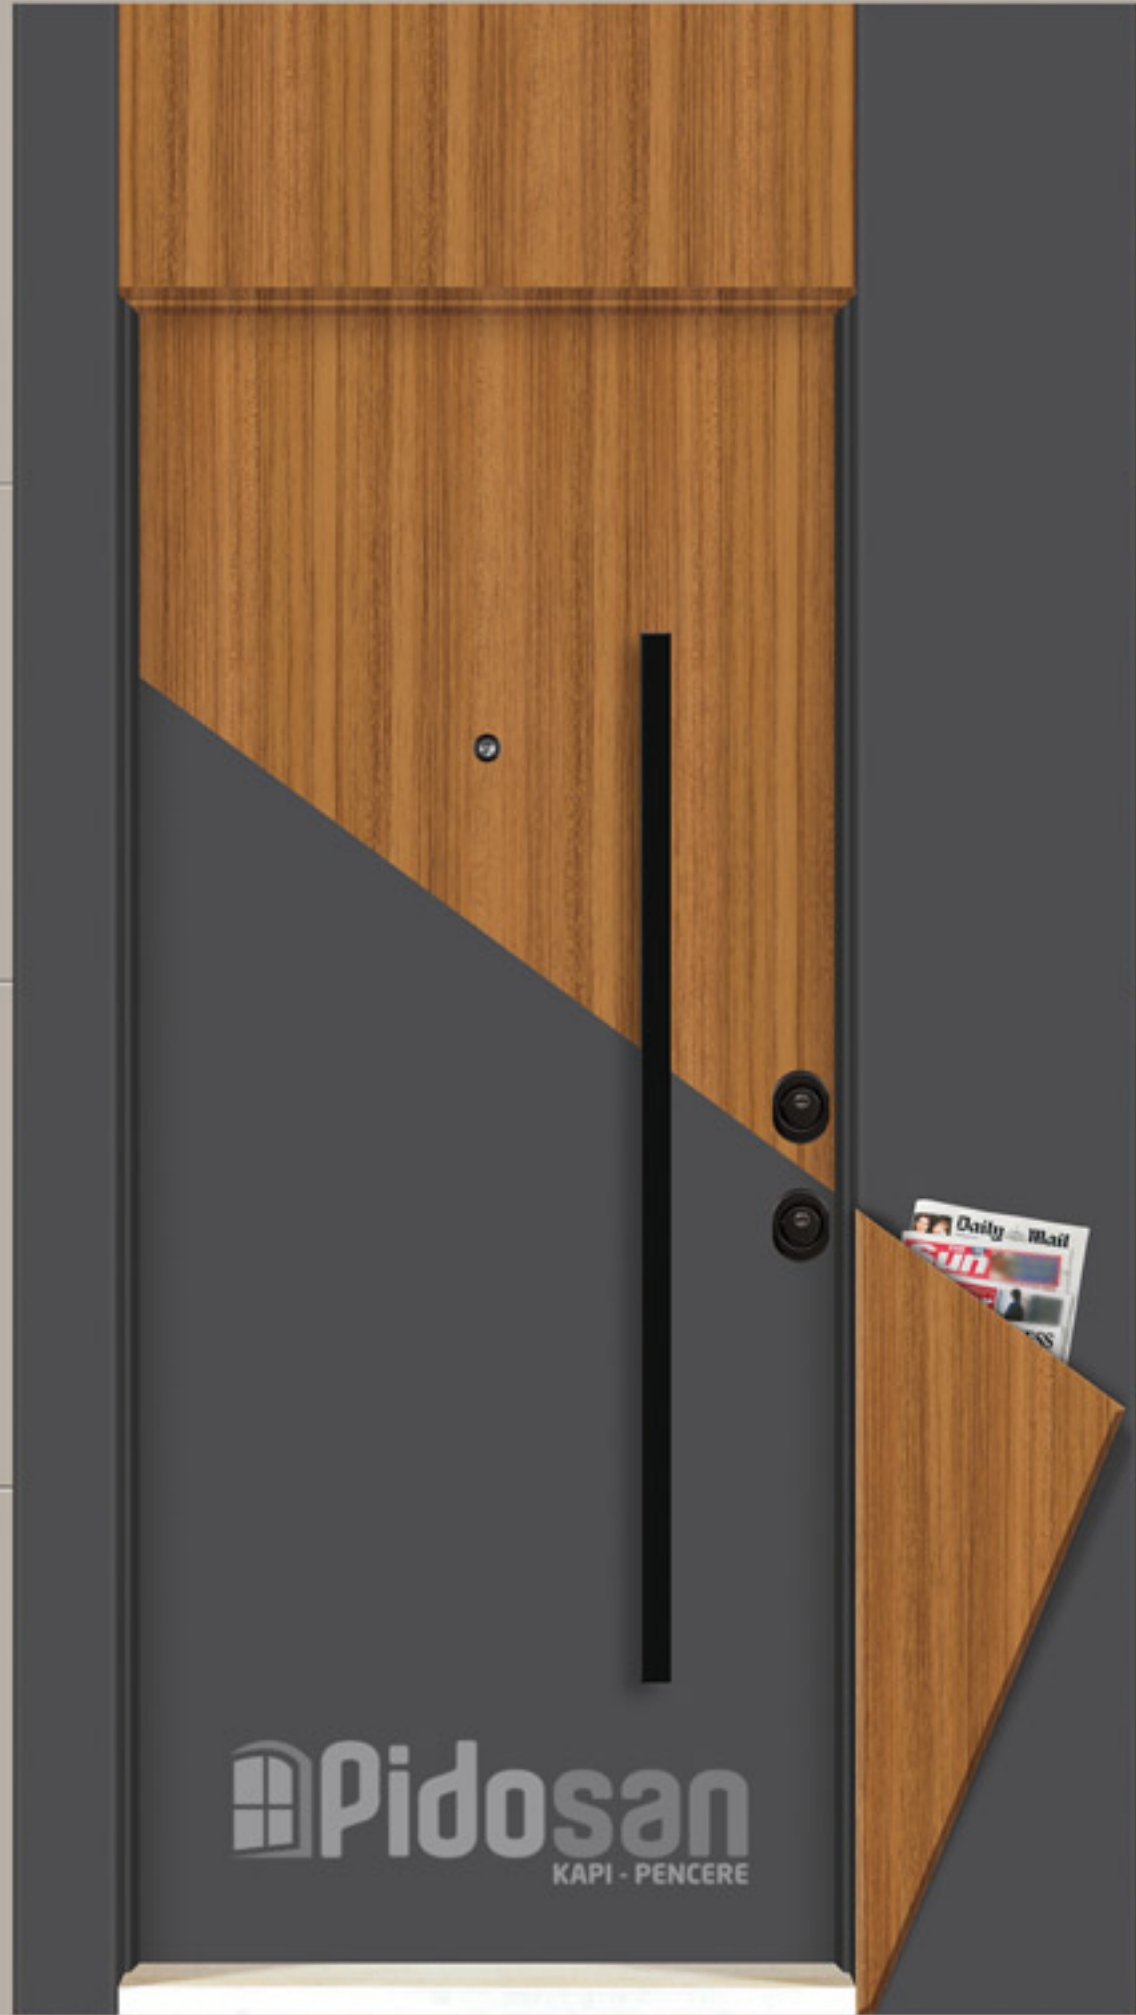

GP 036

RENK : Antrasit - Beyteak
KASA : Antrasit - Beyteak