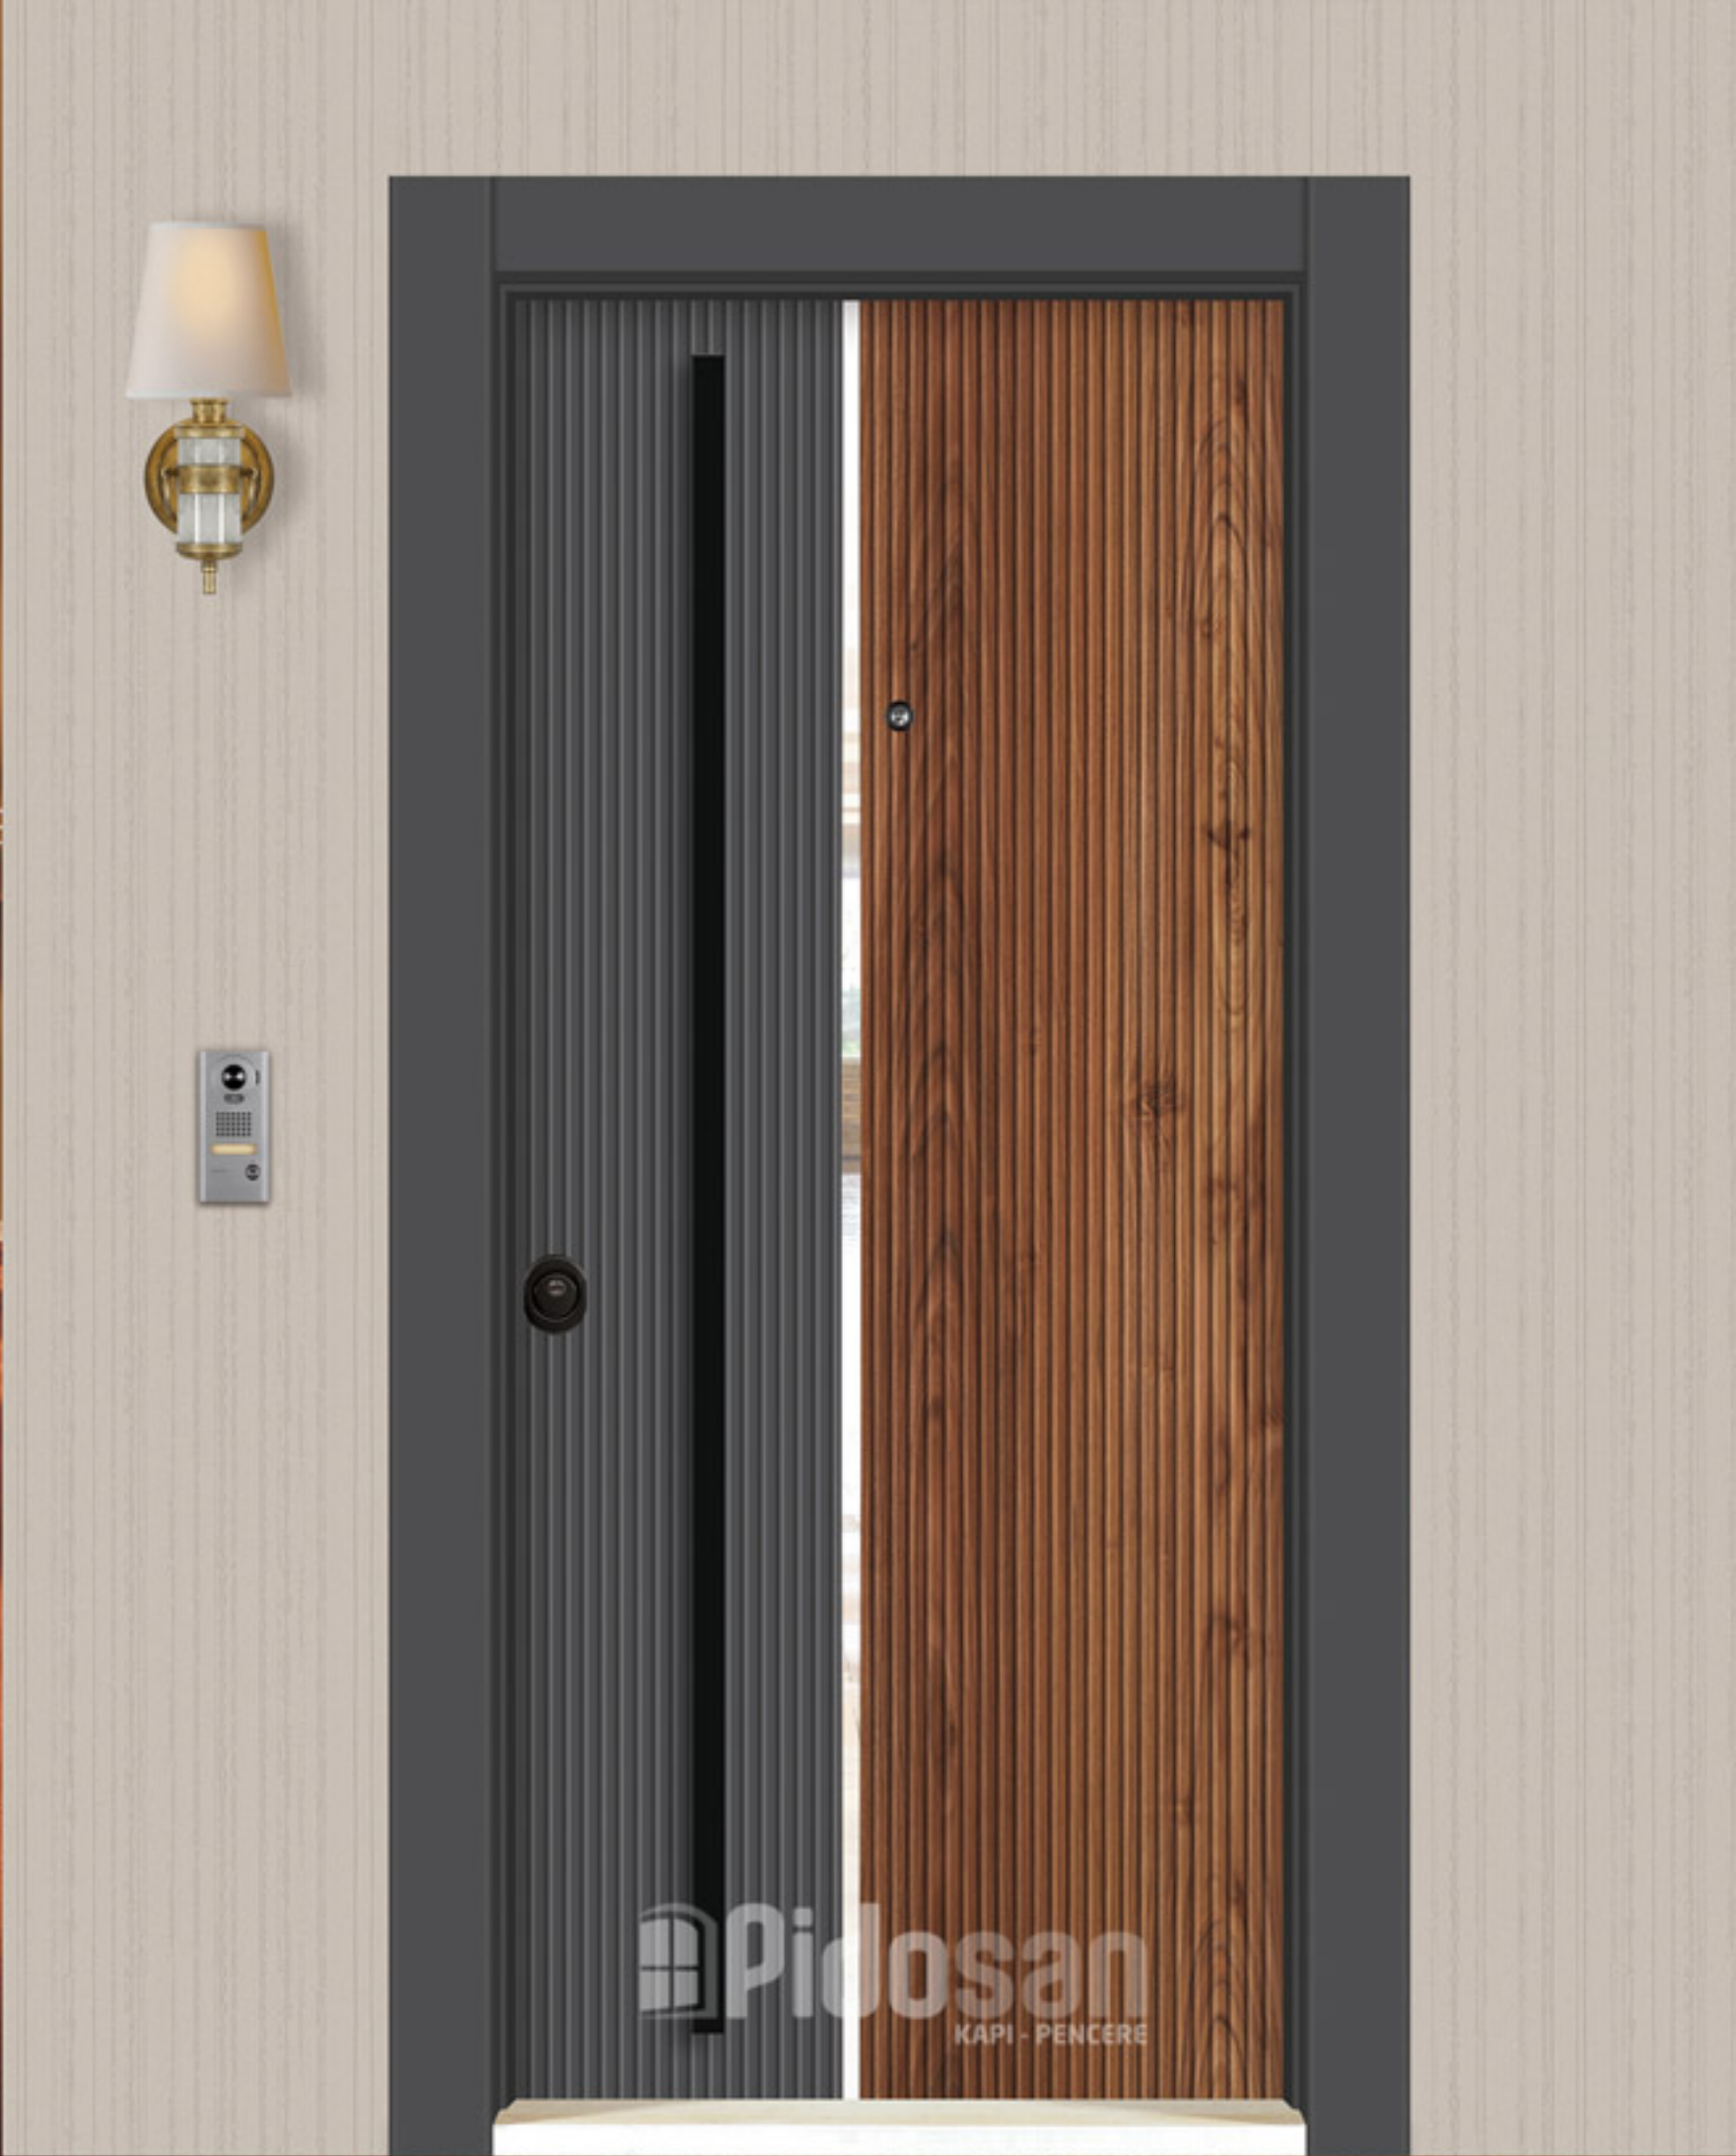

DM 409 | **RENK:** Antrasit - Saruhan
KASA: Antrasit