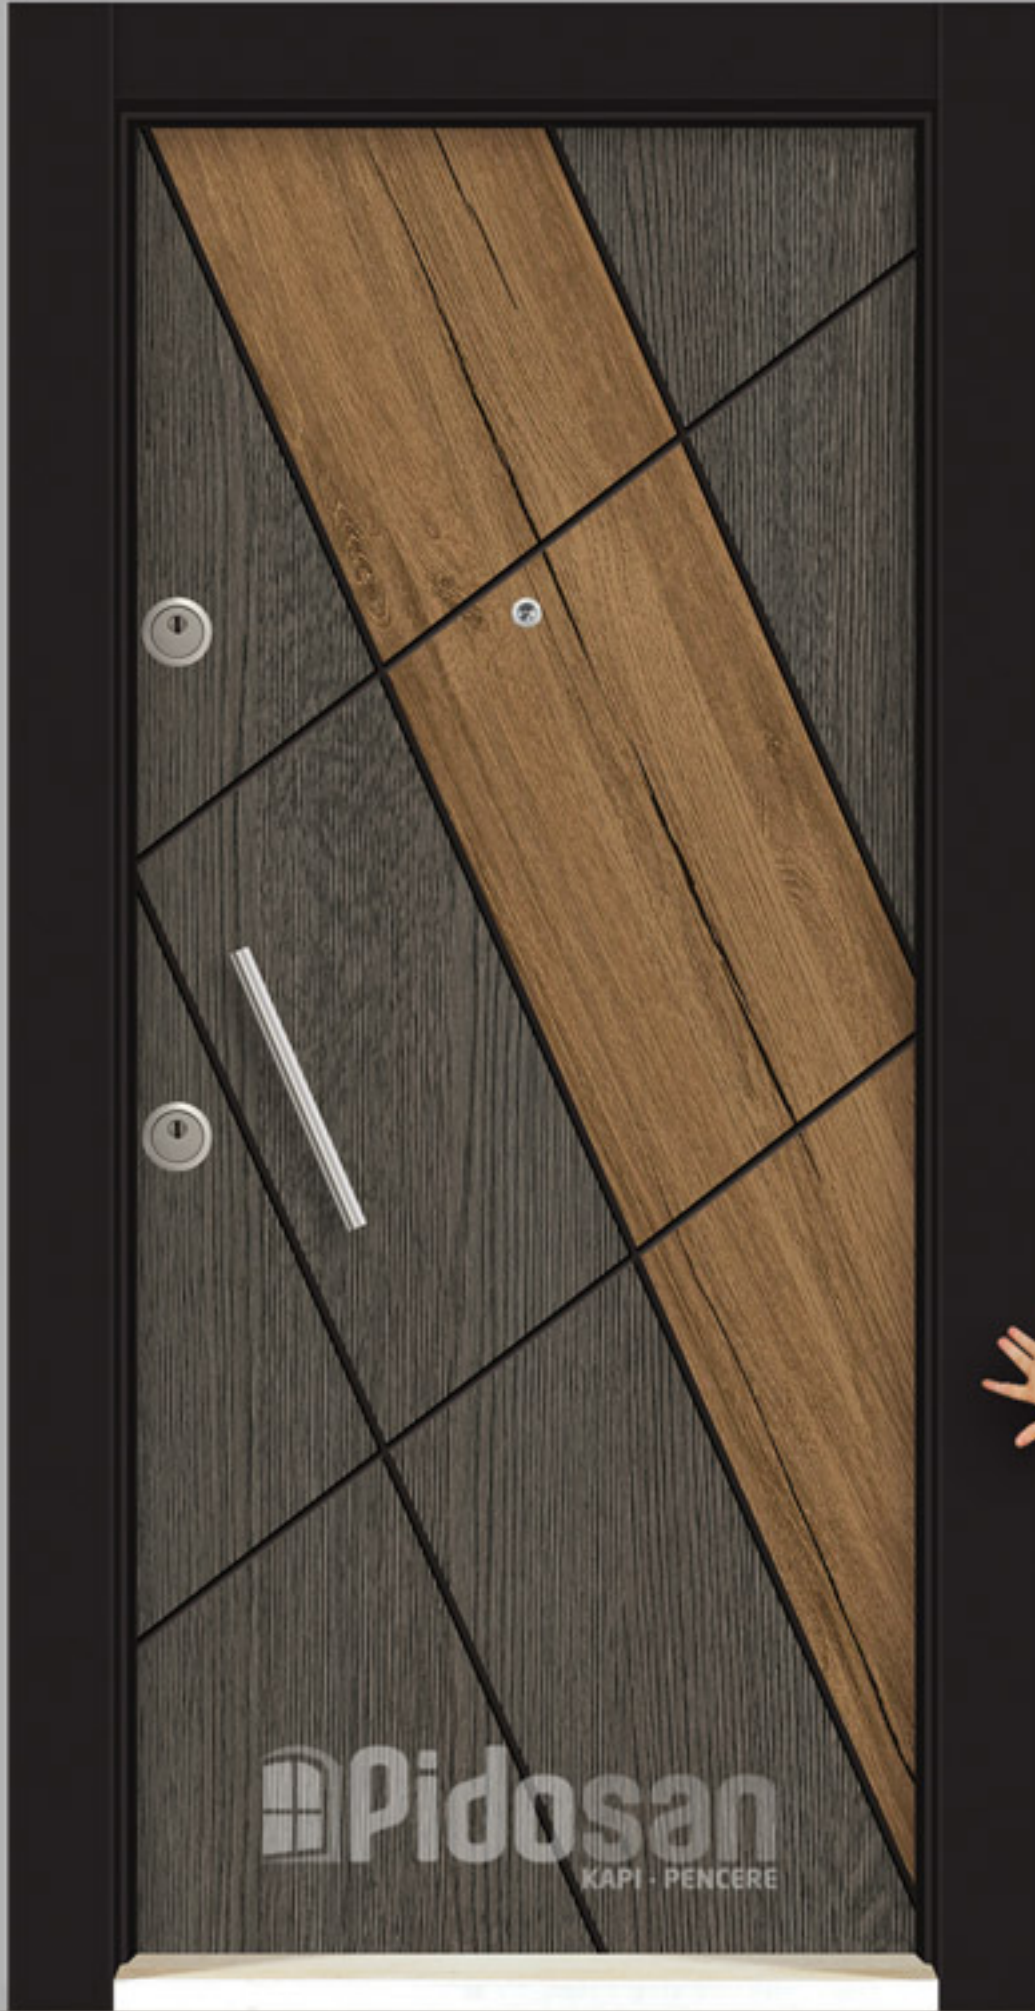

SPECIFICATIONS

- 8 cm. Wing Thickness
- Brand Yale Monobloc
- 4 cm. Styrofoam
- Case and Inner Rim Static Paint
- Wide Angle Binoculars
- Berel Protective Steel Rosette
- Case Rubber Gasket

Pidosan
KAPI - PENCERE